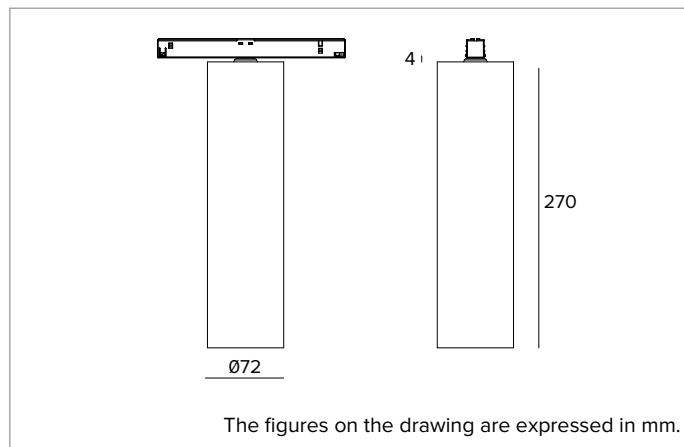

### Professional low voltage LED fixture for direct lighting

	3000K	H(m)	D(m)	E <sub>max</sub> (lx)		
	Ra90		46°			
	Fixture Power	11W	1	0.85	2132	
	Source Flux	1534lm	2	1.70	533	
	Fixture Flux	1156lm	3	2.55	237	
	Efficacy	106lm/W	4	3.40	133	
TS1878	I <sub>max</sub> =1390cd/klm	I <sub>max</sub>	2133cd	5	4.25	85